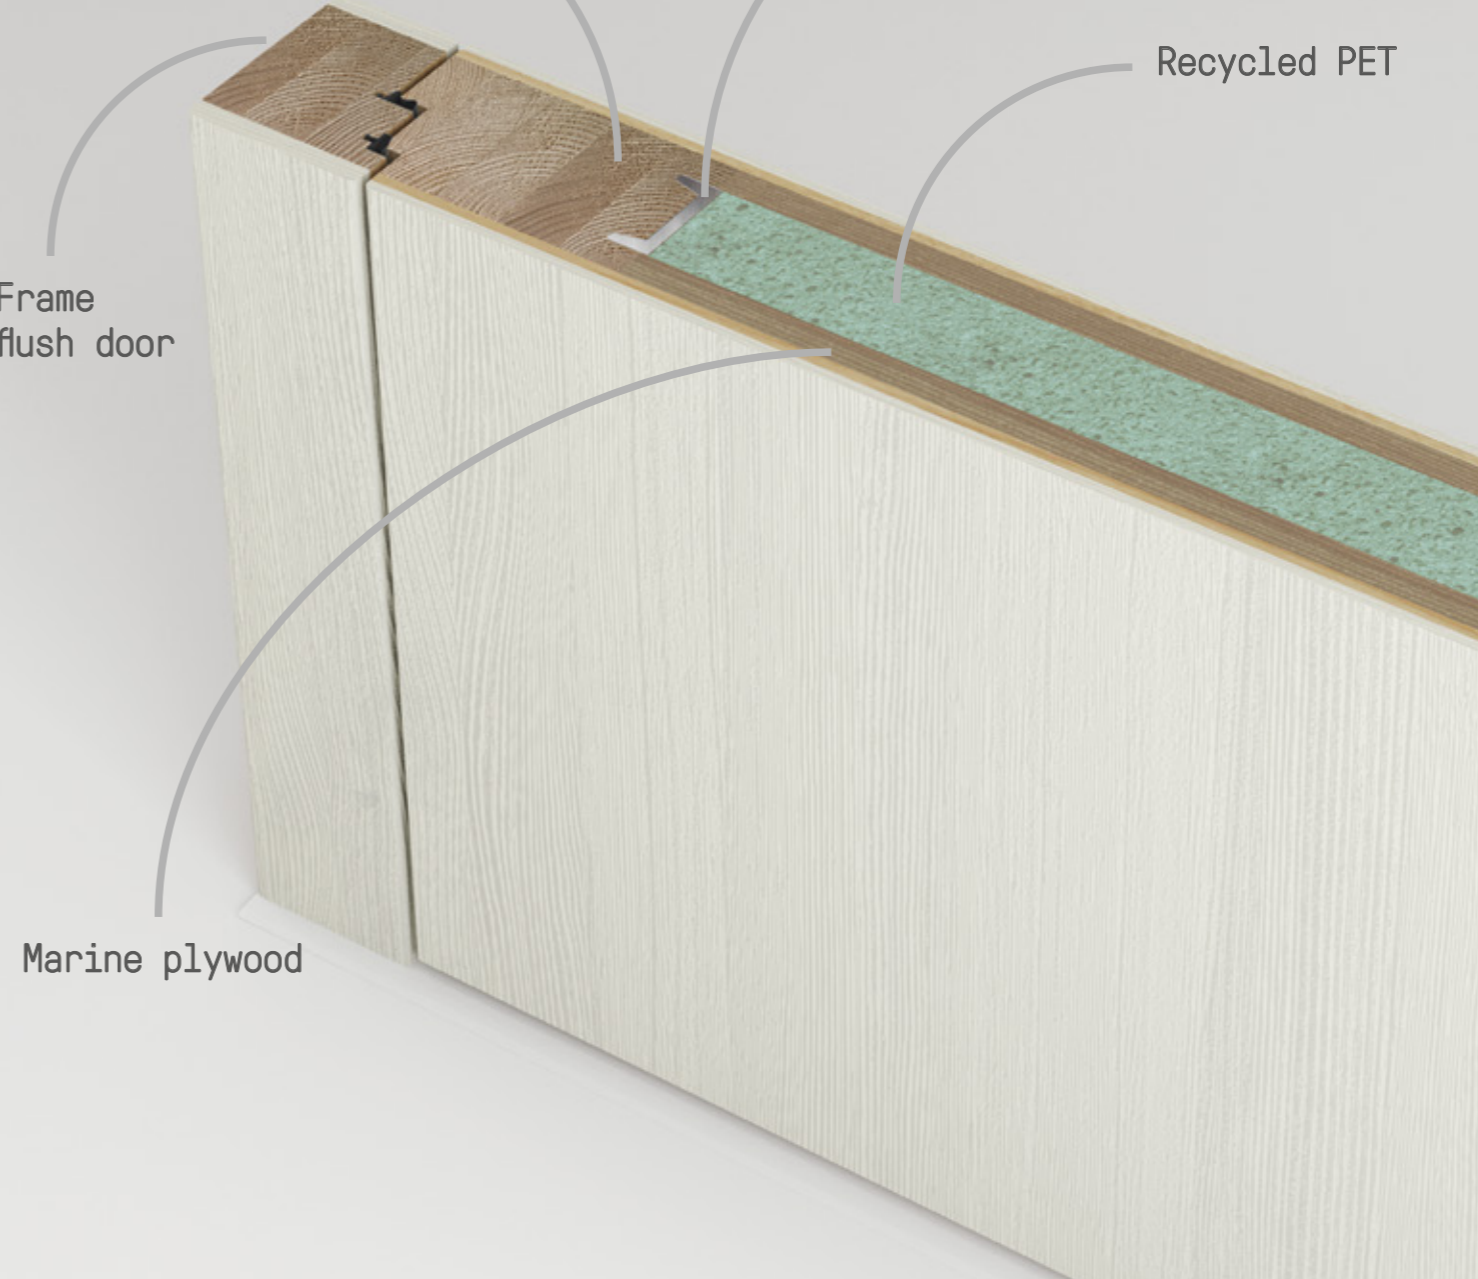

U panel
Up to 0,69 W /m²K

Door lock
Rc3

Lock cylinder
Security level 6

Anti-twisting laminated wood

Steel profile

Recycled PET

Frame flush door

Marine plywood

Available with 'Flat'
(flush with floor) or
'Mini' threshold, coupled
with the exclusive cold
air protection with
symmetrical descent.

mini threshold

flat threshold