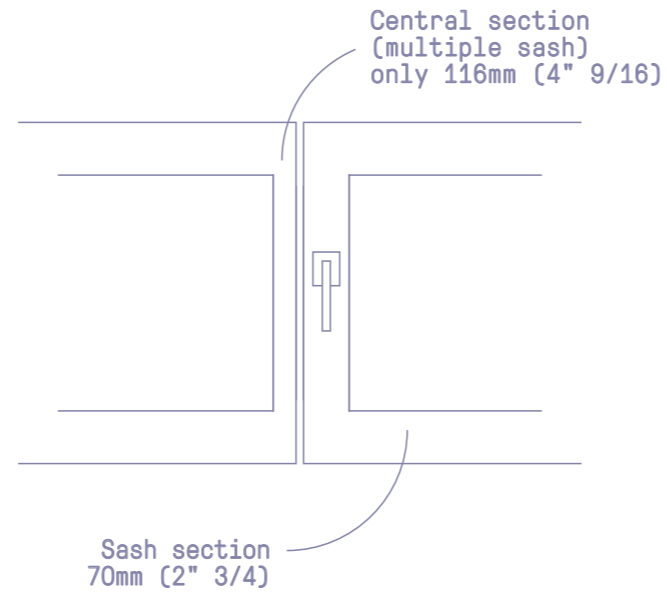

Classic

Gemini excels in every situation, particularly in renovations which require thin door and window profiles.

Generic window

Gemini

Thanks to the standard concealed hinges the window opening is limited to a 90° angle. This way the sash cannot bang onto the edge of the window opening.