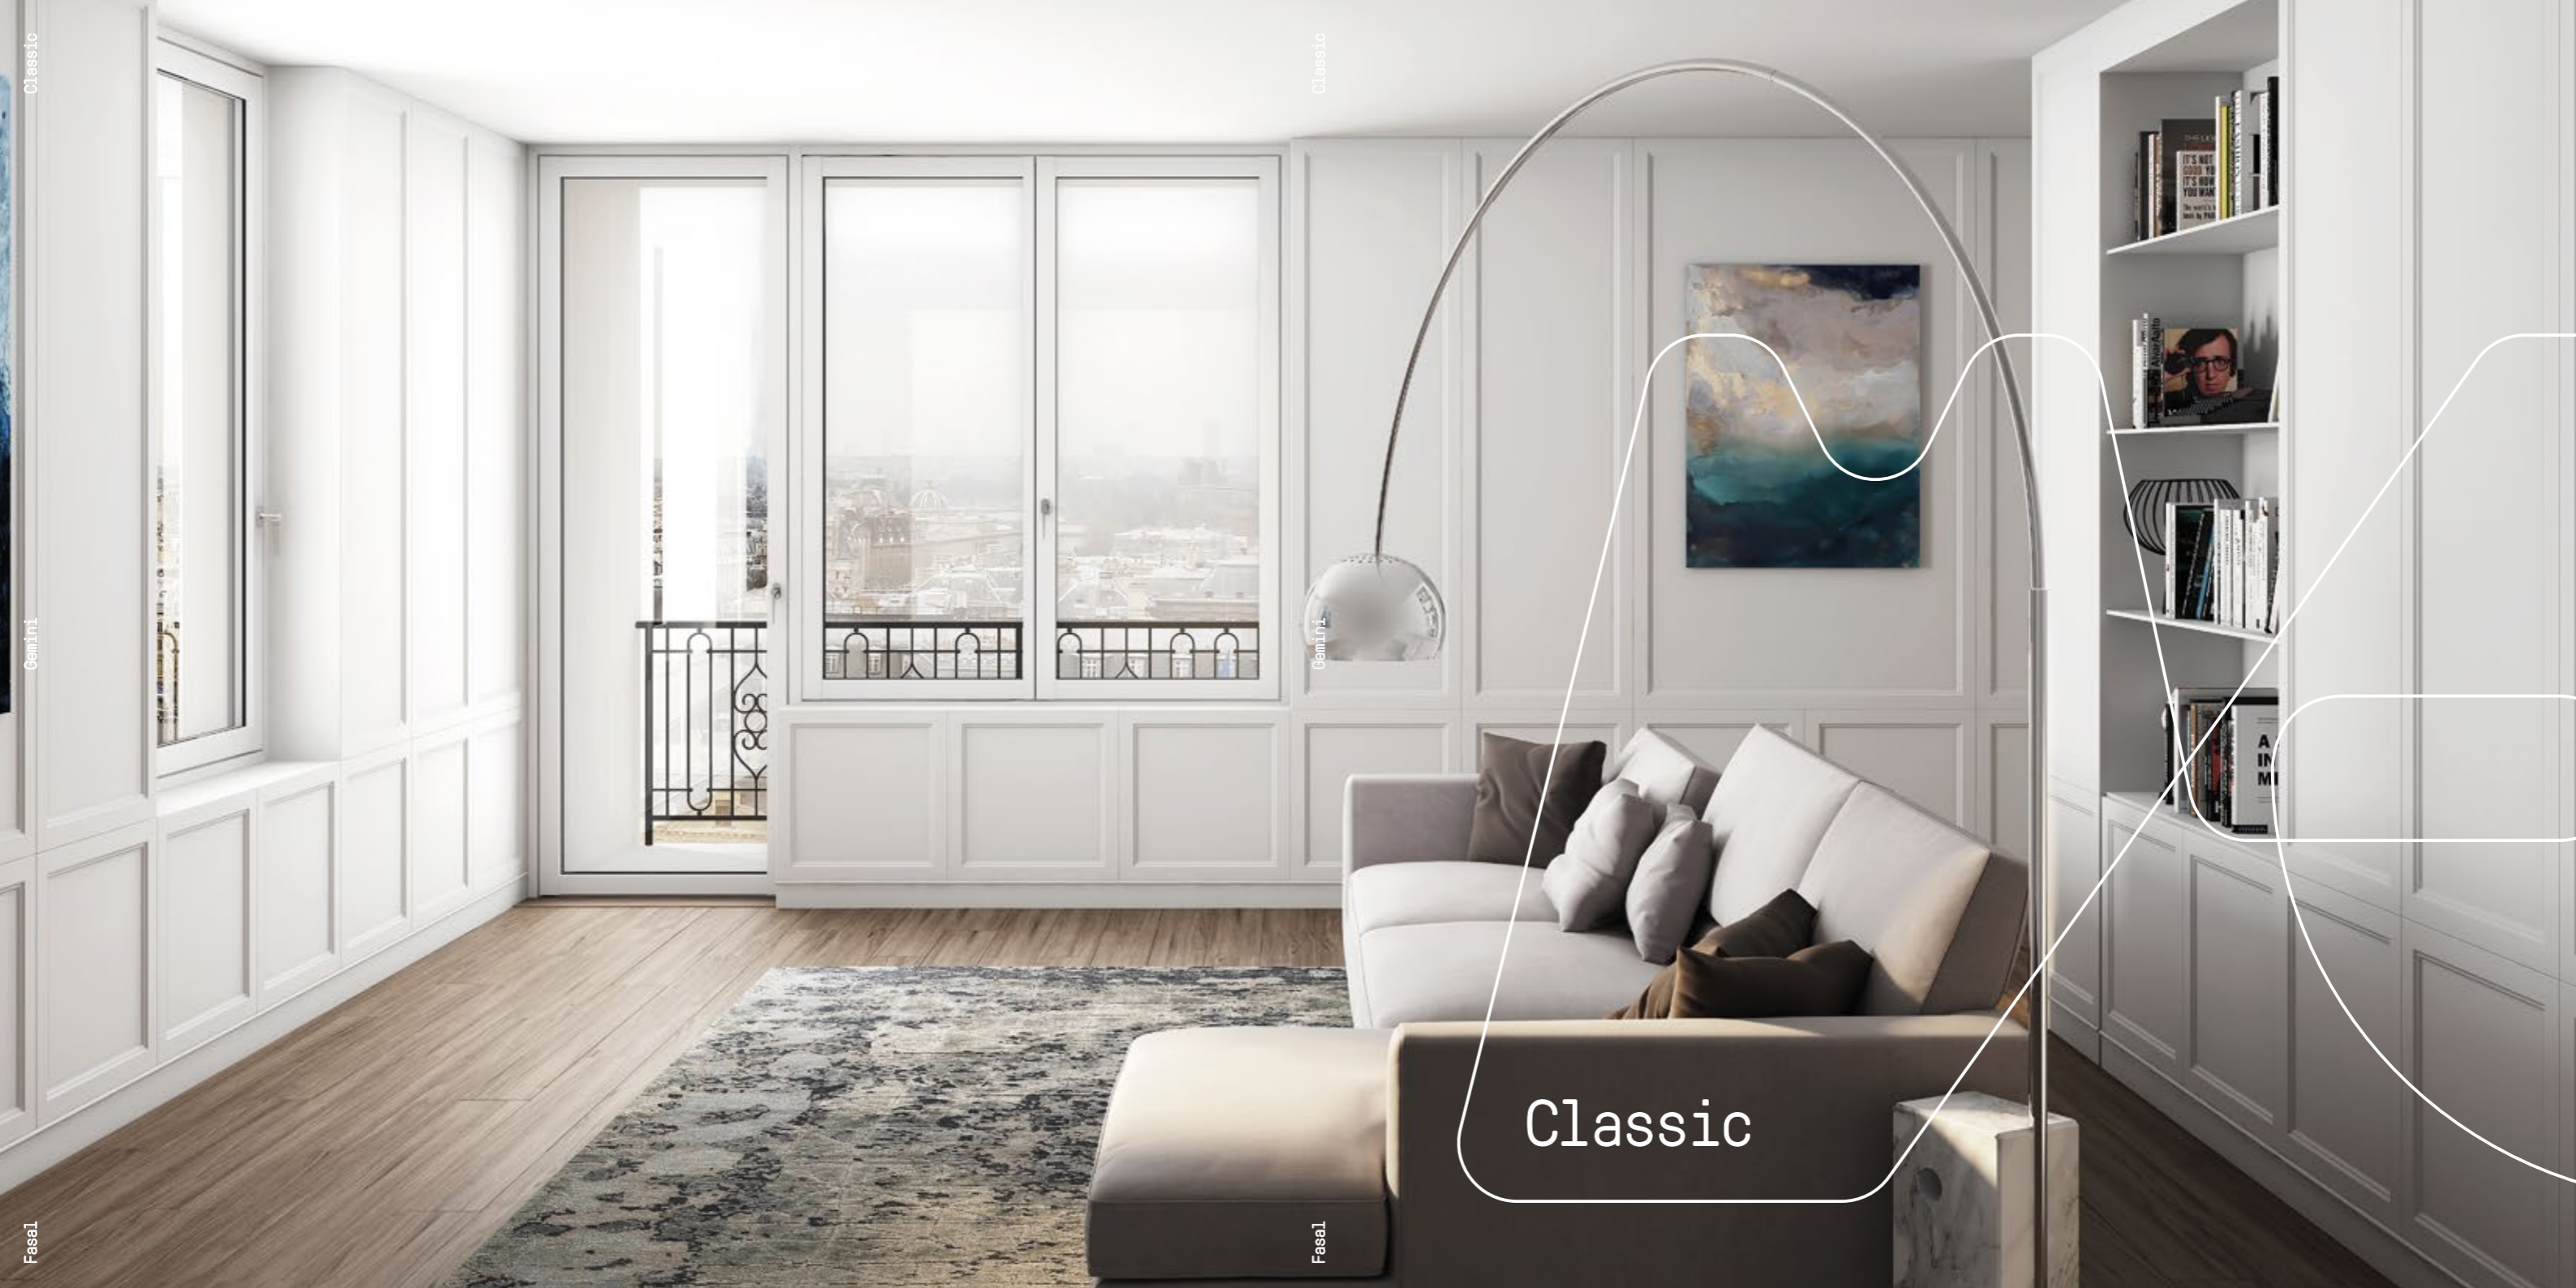

Classic

Classic

Gemini

Gemini

Fesal

Fesal