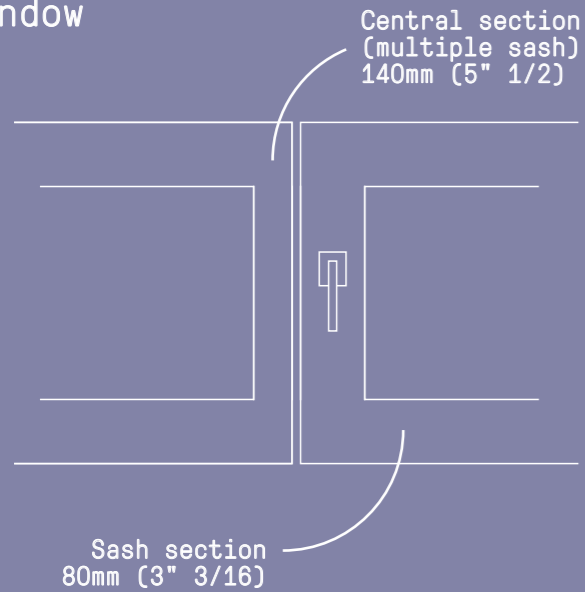

Classic

Gemini excels in every situation, particularly in renovations which require thin door and window profiles.

Generic window

Gemini

Thanks to the standard concealed hinges the window opening is limited to a 90° angle. This way the sash cannot bang onto the edge of the window opening.