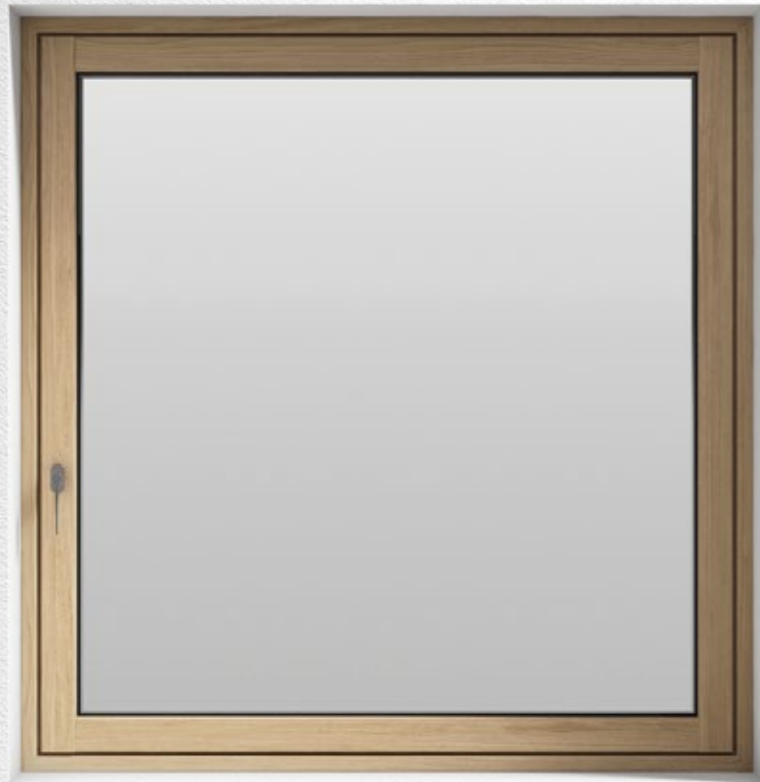

Performance

U frame
Up to 1,25 W/(m²k)

U glass
Up to 0,6 W/(m²k)

Glazing solar gain
Up to 35%

Rw glass
From 38dB

The combination of concealed hinges and a very thin profile is the winning move that makes Gemini one of the best performing products on the market.