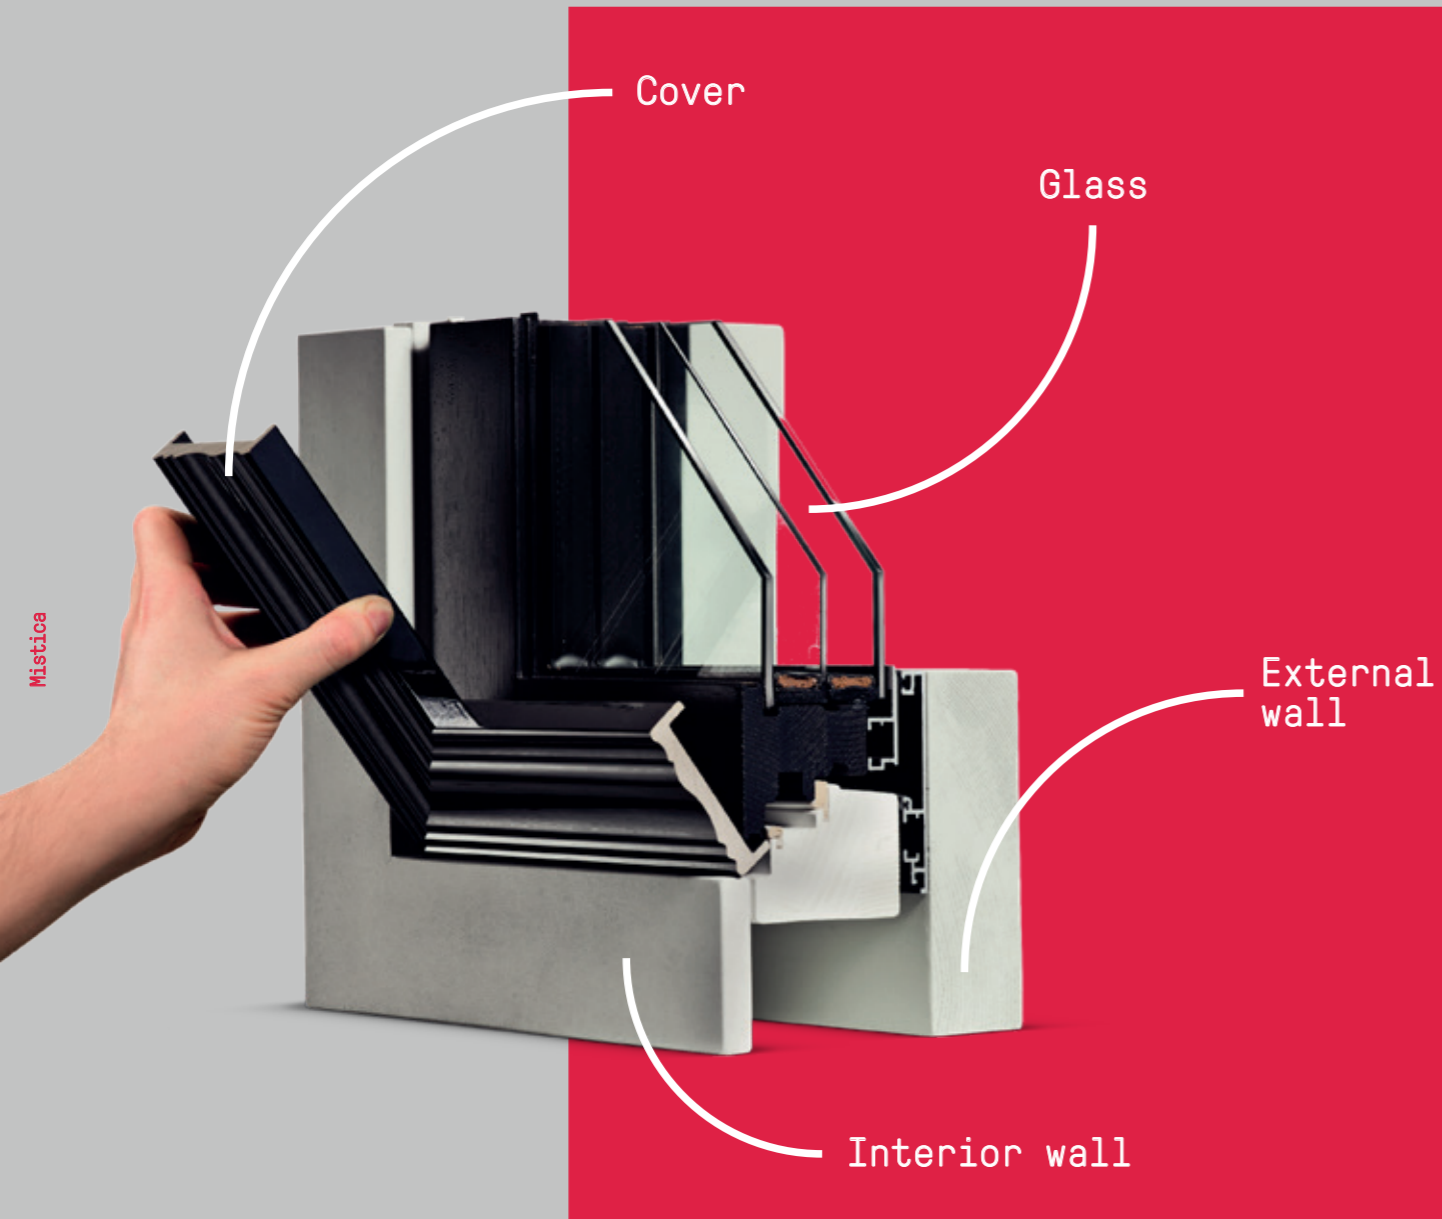

Fasal

Fasal

Concept

Concept

Mistica

Mistica

## The “cover” window

Mistica is the first window made entirely of glass, with a customizable and interchangeable design born to reflect your unique, individual style.

It enhances the beauty of glass thanks to a practical and innovative cover frame that you can assemble with a simple click!

### CUSTOMIZATION

The cover is customizable starting from a single piece, allowing unlimited freedom in the choice of materials. Any kind of wood can be used, wall-paper, concrete,