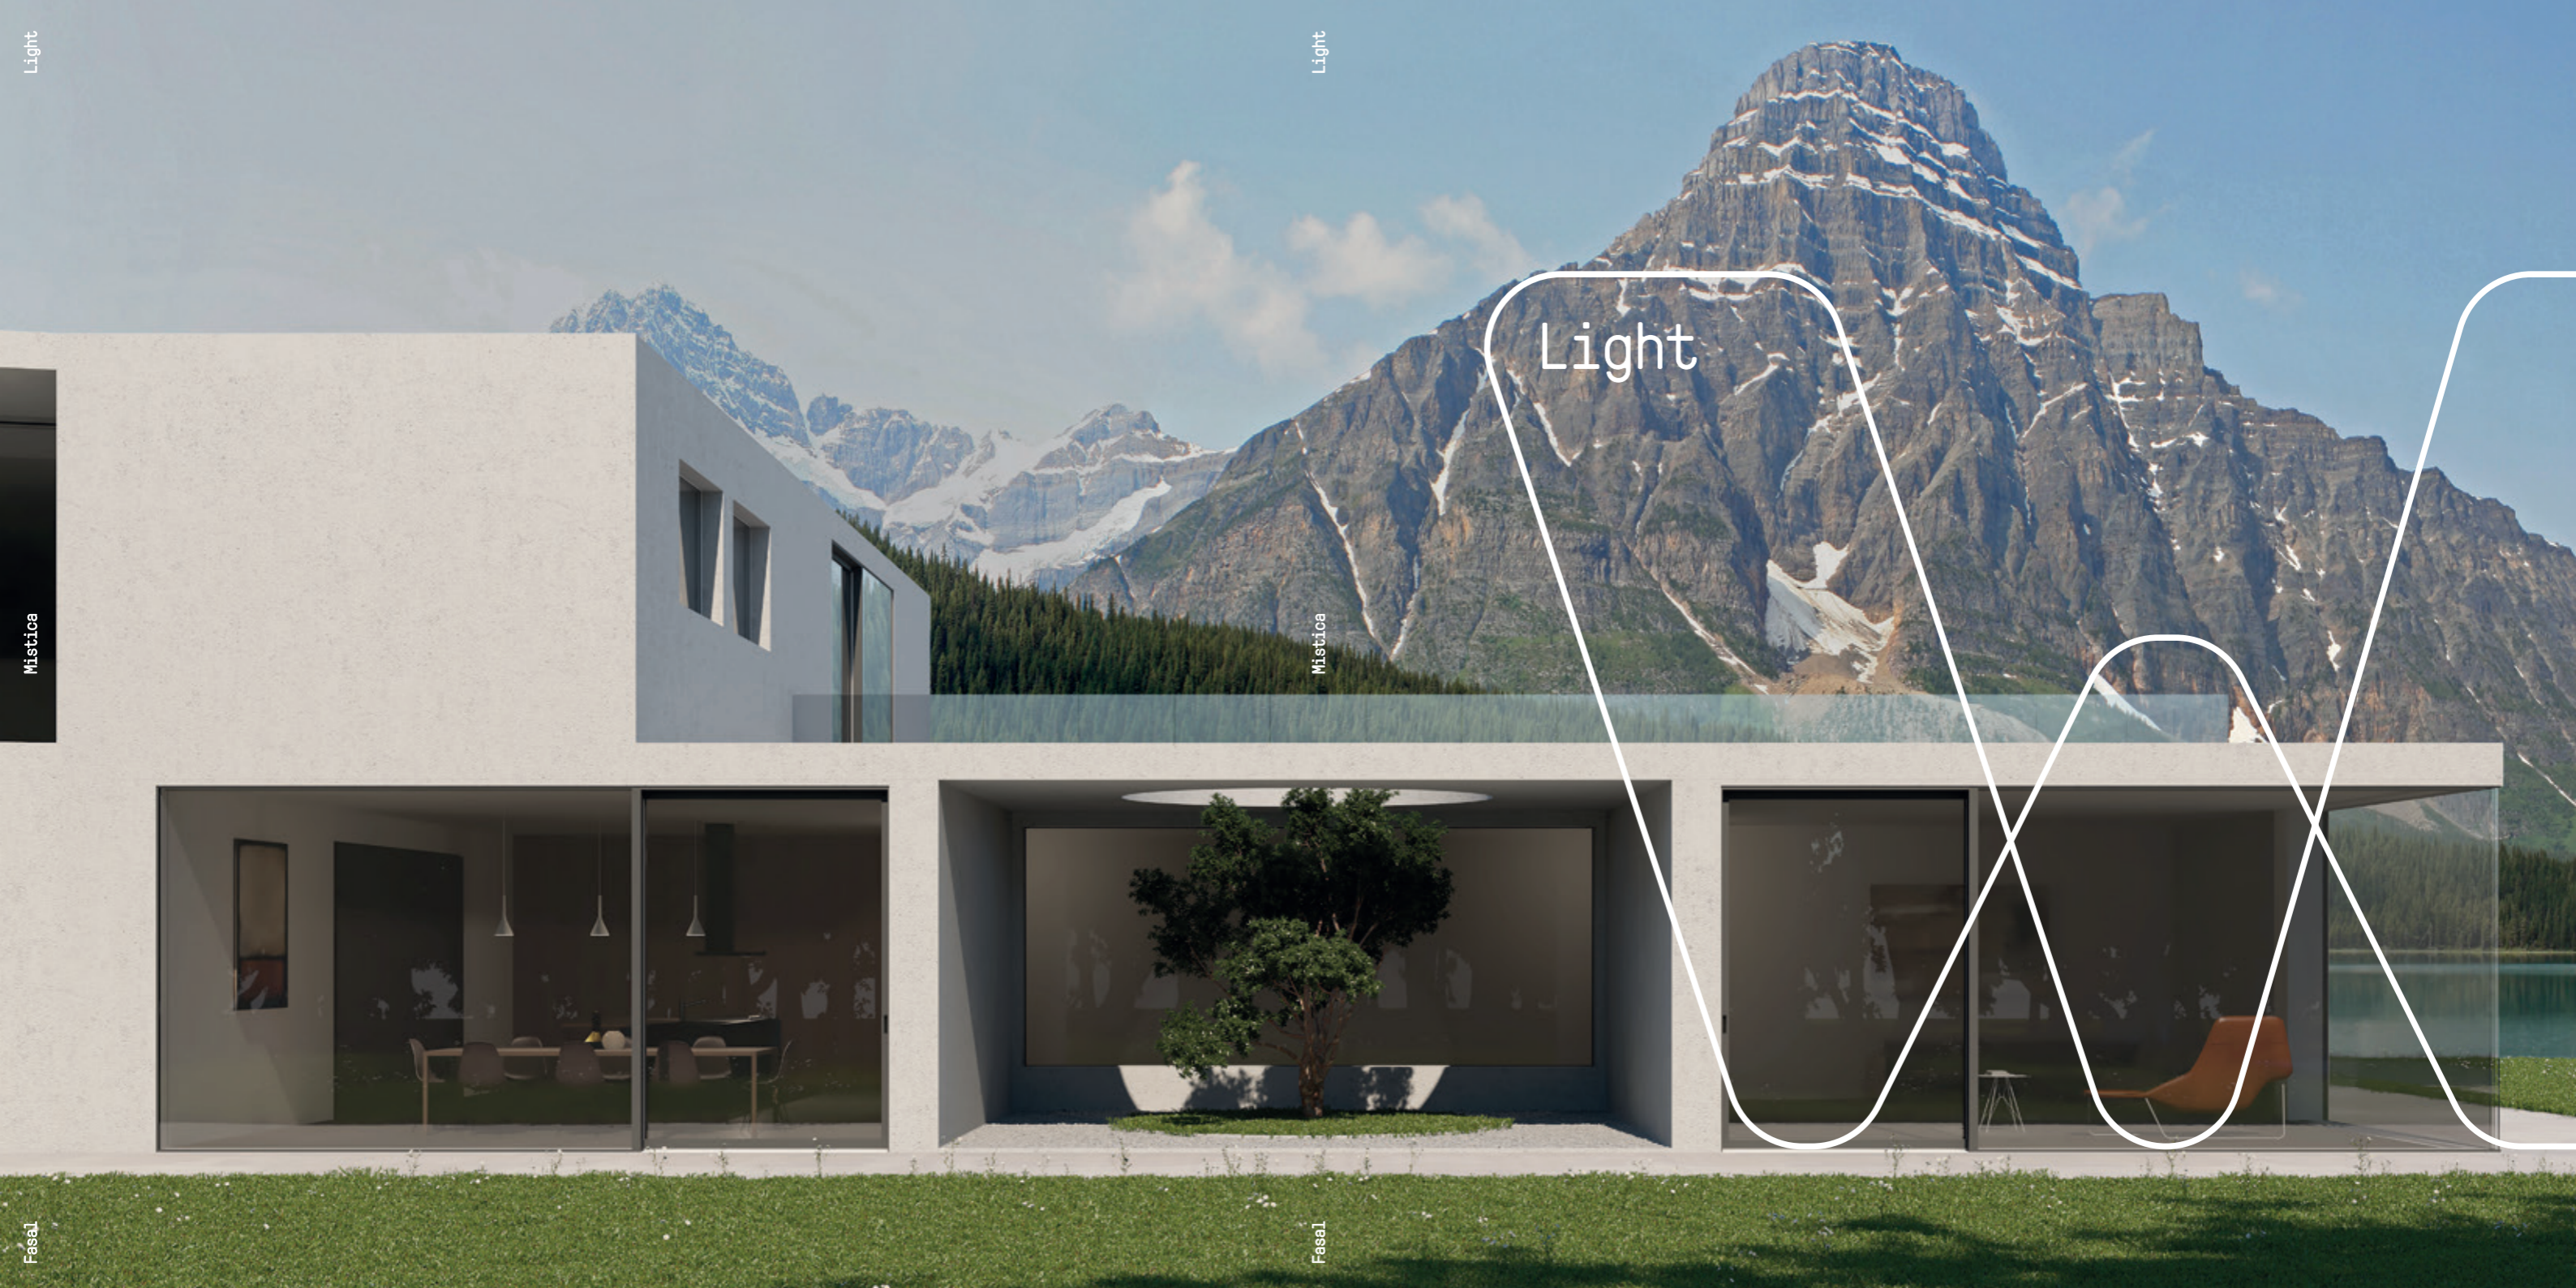

## The “cover” window

Mistica is the first window made entirely of glass, with a customizable and interchangeable design born to reflect your unique, individual style.

It enhances the beauty of glass thanks to a practical and innovative cover frame that you can assemble with a simple click!

### EASILY ADAPTABLE

Mistica adapts to the needs of your home. Thanks to its flexible design, it is possible to insert this product within multiple architectonic styles.

Style

Style

Style

Fasal

Fasal

Mistica is designed for flush fittings; nevertheless it is suited for any kind of installation.

Generic window handle

Mistica's handle

All glass fixed part

Hidden upper sliding guide

Mistica offer various solutions ranging from panoramic to sliding windows and doors, always maintaining its unique style.

Thanks to a 99% glass surface, light shines through like never before. Not only: cleaning it is extremely easy and there is no need for maintenance in this design destined to last forever.

Generic window