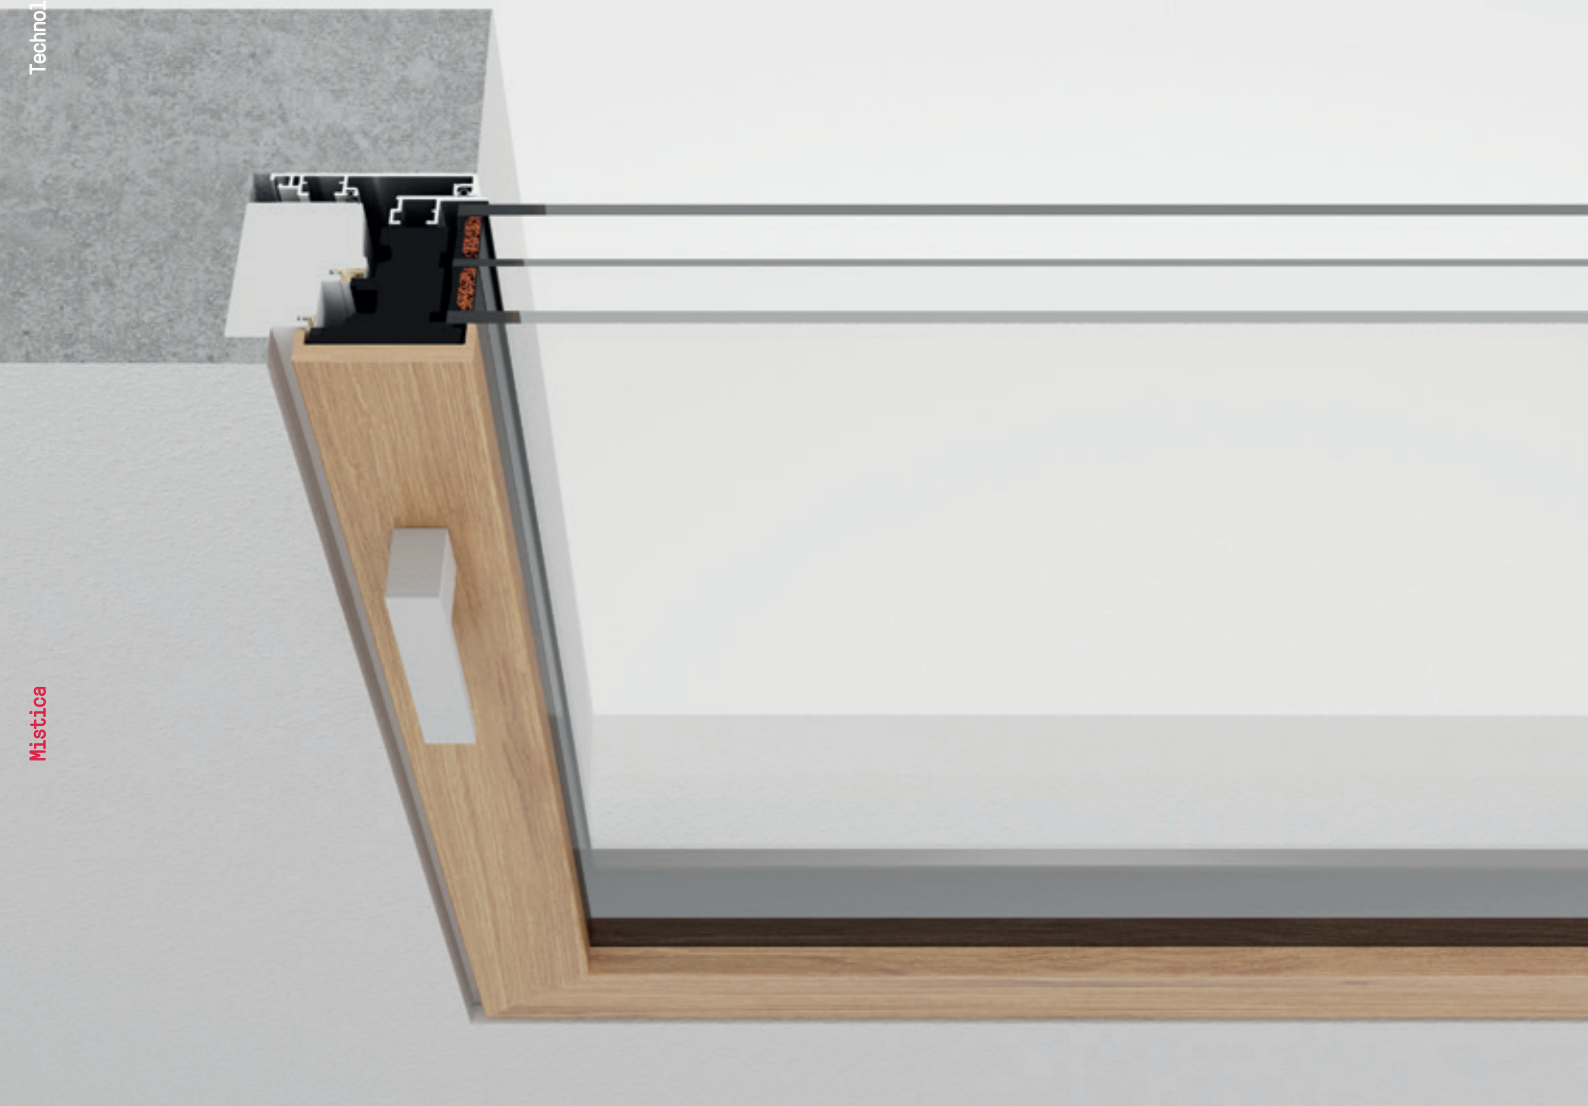

Generic window

Mistica window